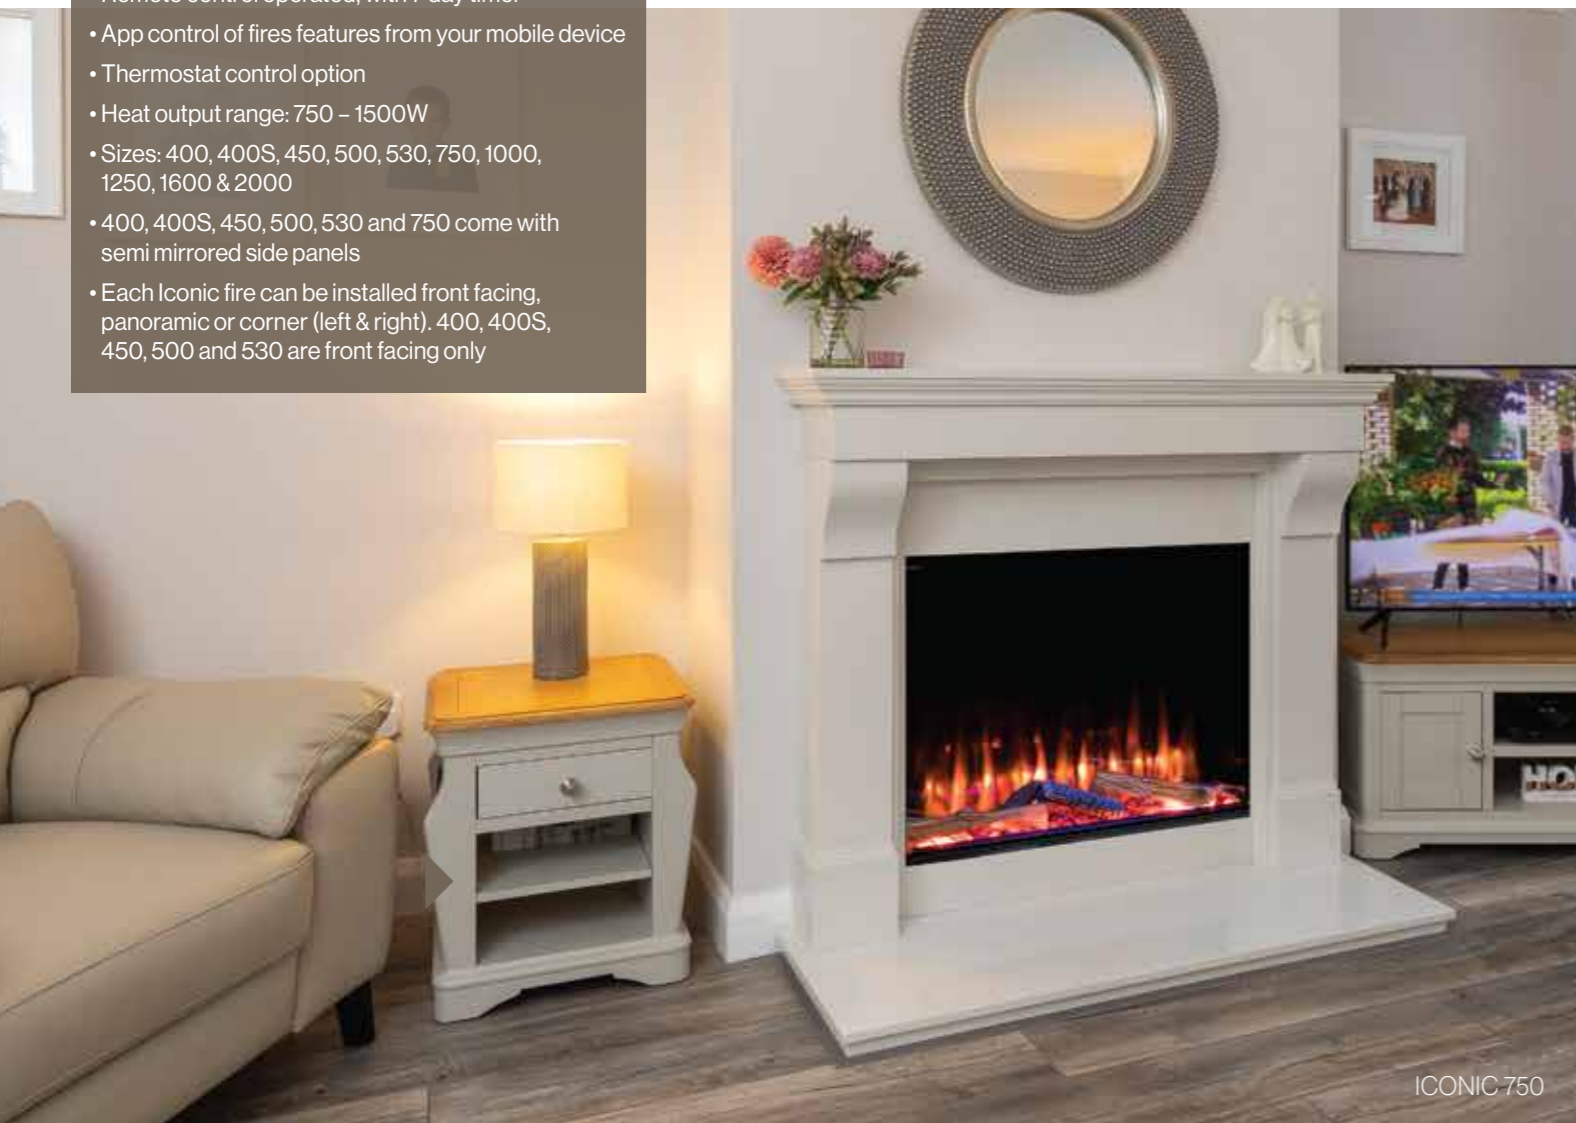

Get in touch info@iconicfires.com iconicfires.com heatdesign.ie

ICONIC

ELECTRIC FIRES OF DISTINCTION

ICONIC 1600

FEATURES

- Realistic flame effect with choice of 4 flame colours
- Glowing ember fuel bed, with 5 brightness settings
- Realistic crackling log fire sound effects
- All fires supplied with ultra-realistic hand painted logs and coal crystals as standard
- Choice of 13 different fuel bed colours
- Choice of 7 downlighter colours
- Each fire comes with built in attachments for easy set up in a feature wall
- LED technology means low running costs
- Remote control operated, with 7 day timer
- App control of fires features from your mobile device
- Thermostat control option
- Heat output range: 750 – 1500W
- Sizes: 400, 400S, 450, 500, 530, 750, 1000, 1250, 1600 & 2000
- 400, 400S, 450, 500, 530 and 750 come with semi mirrored side panels
- Each Iconic fire can be installed front facing, panoramic or corner (left & right). 400, 400S, 450, 500 and 530 are front facing only

ICONIC 1250 TRANCE

FEATURES

- Advanced lifelike flame technology
- Realistic flame effect with 7 flame colours to choose from
- Realistic crackling log fire sound effects
- Ember fuel bed to enhance the fire
- All fires supplied with ultra-realistic hand painted logs and coal crystals as standard
- Choice of 13 different fuel bed colours
- Choice of 7 downlighter colours
- Each fire comes with built in attachments for easy set up in a feature wall
- LED technology means low running costs
- Remote control operated
- Heat output range: 750 – 1500W
- Sizes: 400, 450, 500, 1250, 1600 and 2000
- Each Iconic Trance fire can be installed front facing, panoramic or corner (left & right). 400, 450 and 500 are front facing only