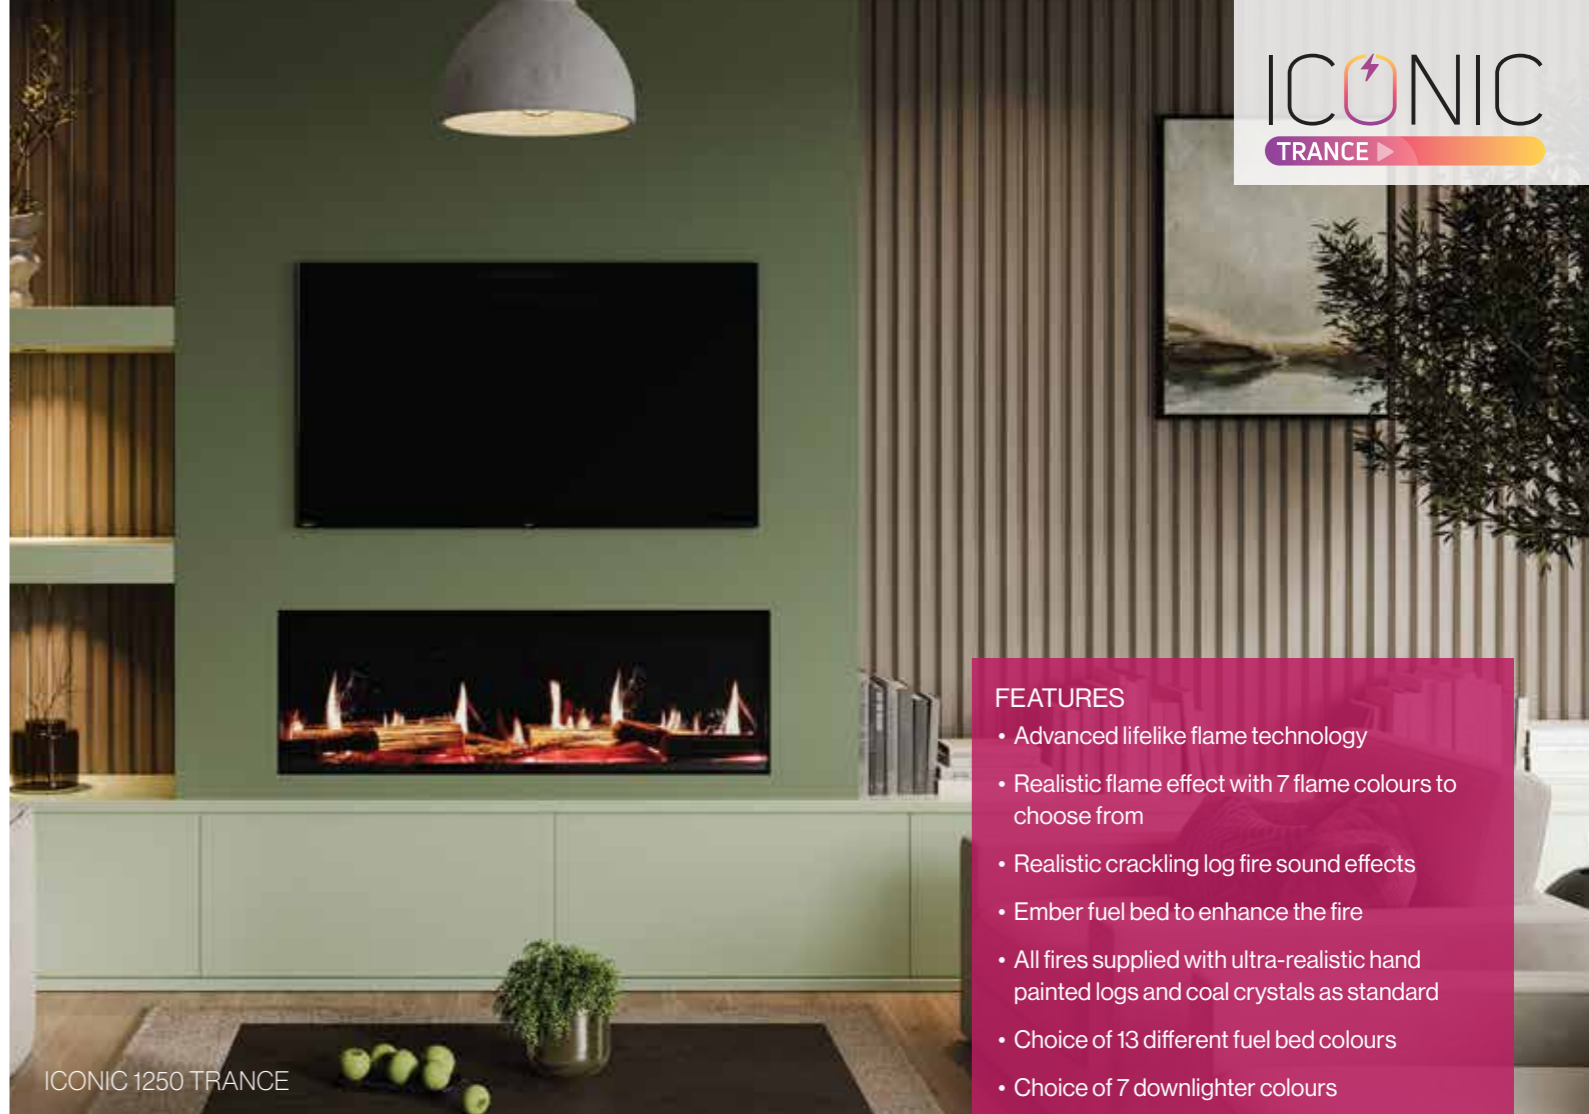

Get in touch info@iconicfires.com iconicfires.com heatdesign.ie

ICONIC

ELECTRIC FIRES OF DISTINCTION

ICONIC 1600

FEATURES

- Realistic flame effect with choice of 4 flame colours
- Glowing ember fuel bed, with 5 brightness settings
- Realistic crackling log fire sound effects
- All fires supplied with ultra-realistic hand painted logs and coal crystals as standard
- Choice of 13 different fuel bed colours
- Choice of 7 downlighter colours
- Each fire comes with built in attachments for easy set up in a feature wall
- LED technology means low running costs
- Remote control operated, with 7 day timer
- App control of fires features from your mobile device
- Thermostat control option
- Heat output range: 750 – 1500W
- Sizes: 400, 400S, 450, 500, 530, 750, 1000, 1250, 1600 & 2000
- 400, 400S, 450, 500, 530 and 750 come with semi mirrored side panels
- Each Iconic fire can be installed front facing, panoramic or corner (left & right). 400, 400S, 450, 500 and 530 are front facing only

ICONIC 1250 TRANCE

FEATURES

- Advanced lifelike flame technology
- Realistic flame effect with 7 flame colours to choose from
- Realistic crackling log fire sound effects
- Ember fuel bed to enhance the fire
- All fires supplied with ultra-realistic hand painted logs and coal crystals as standard
- Choice of 13 different fuel bed colours
- Choice of 7 downlighter colours
- Each fire comes with built in attachments for easy set up in a feature wall
- LED technology means low running costs
- Remote control operated
- Heat output range: 750 – 1500W
- Sizes: 400, 450, 500, 1250, 1600 and 2000
- Each Iconic Trance fire can be installed front facing, panoramic or corner (left & right). 400, 450 and 500 are front facing only